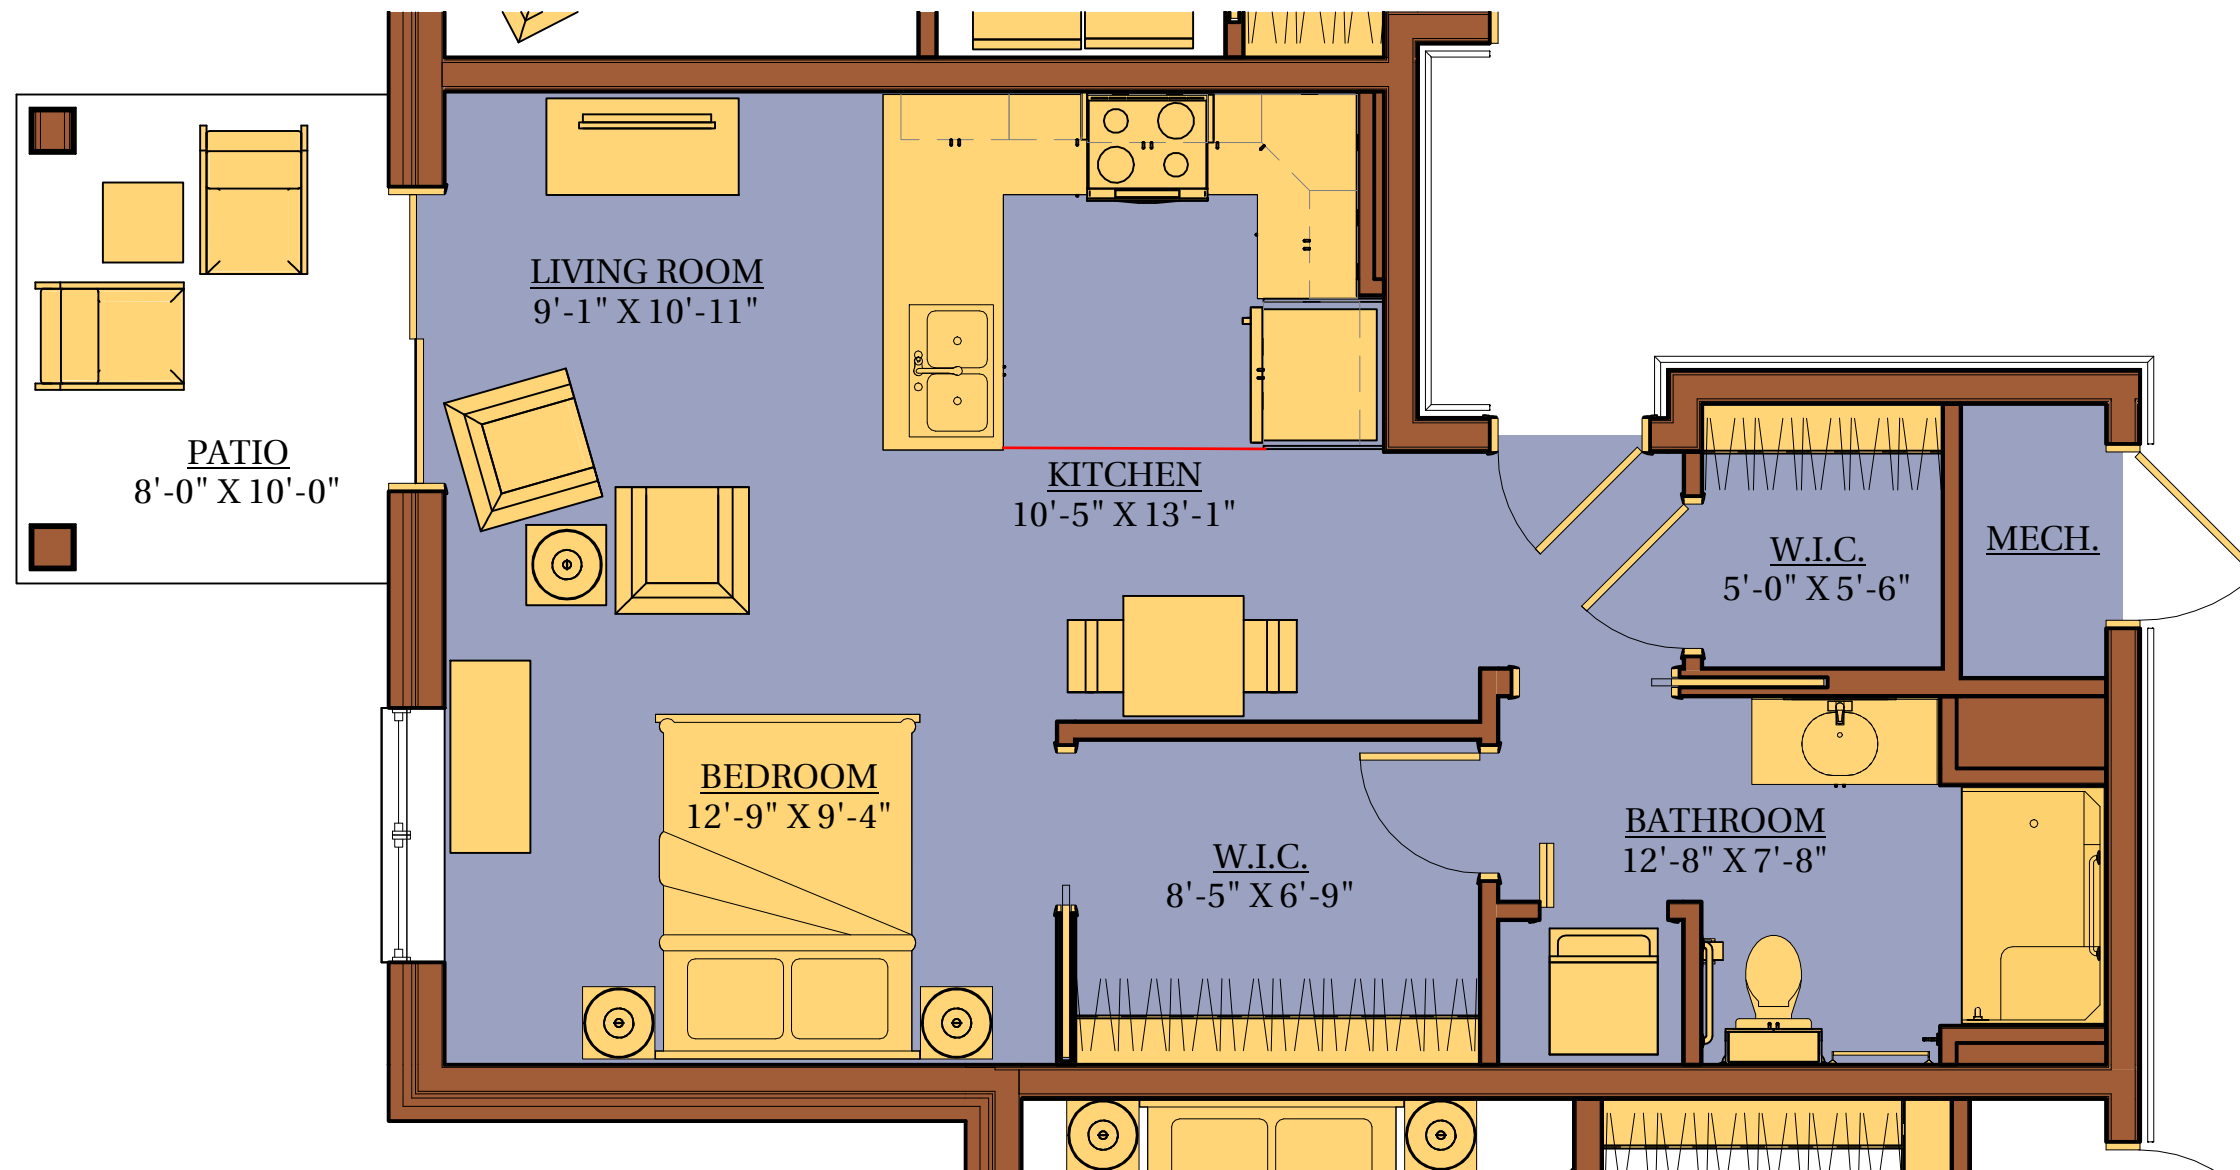

AKRON

Studio Unit
+ Patio
595 SF

*All dimensions are approximate and subject to slight variations.

WHEAT RIDGE APARTMENTS

333 Wheat Ridge Drive, Ephrata, PA 17522
717.354.1800 www.FairmountHomes.org

Fairmount
Dedicated to Faith, Family & Community