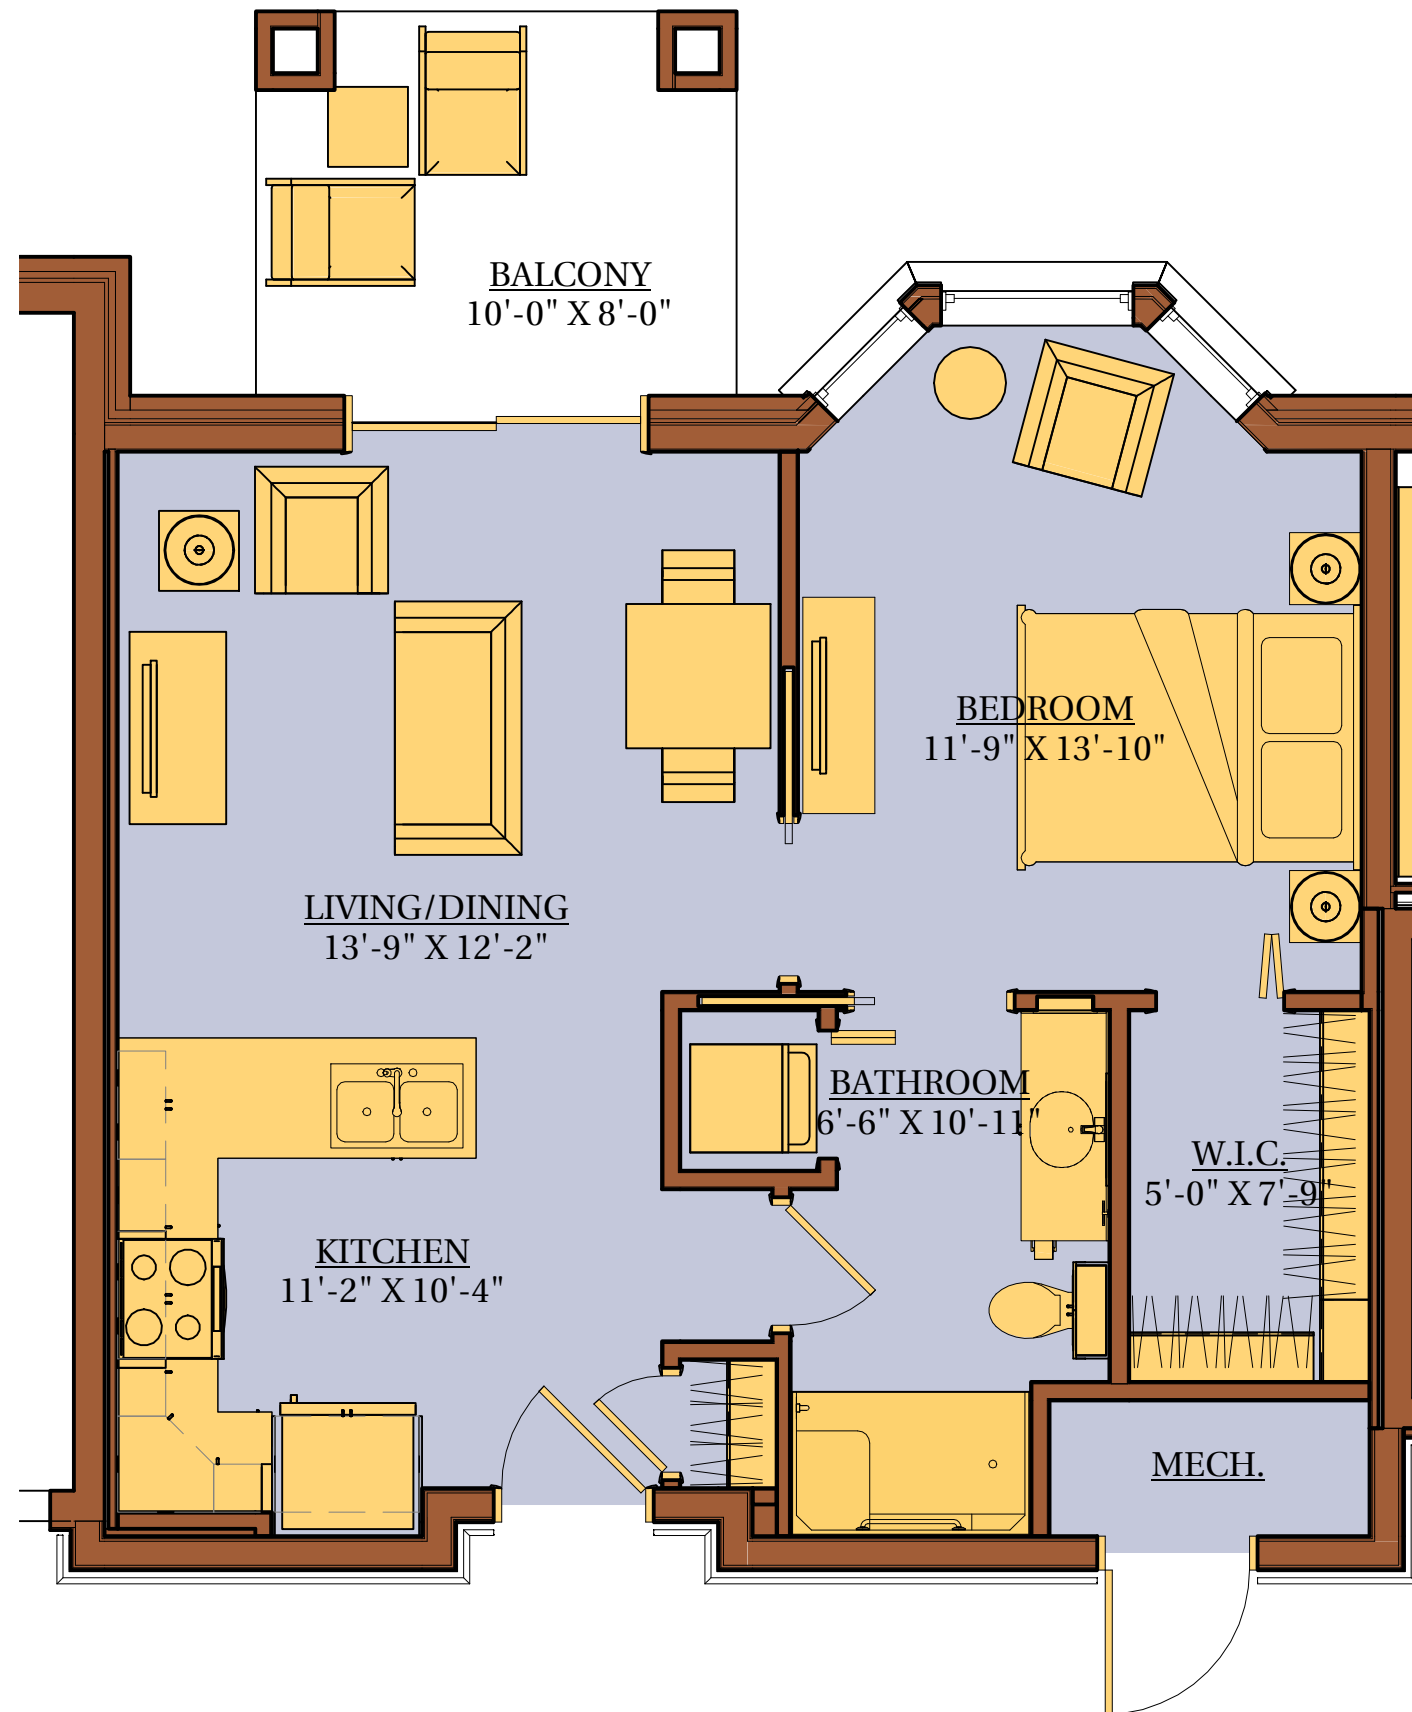

BAREVILLE

1 Bedroom, 1 Bathroom
+ Balcony/Patio
597 SF

GRAPHIC SCALE - 1/4" = 1'-0"

*All dimensions are approximate and subject to slight variations.

WHEAT RIDGE APARTMENTS

333 Wheat Ridge Drive, Ephrata, PA 17522
717.354.1800 www.FairmountHomes.org