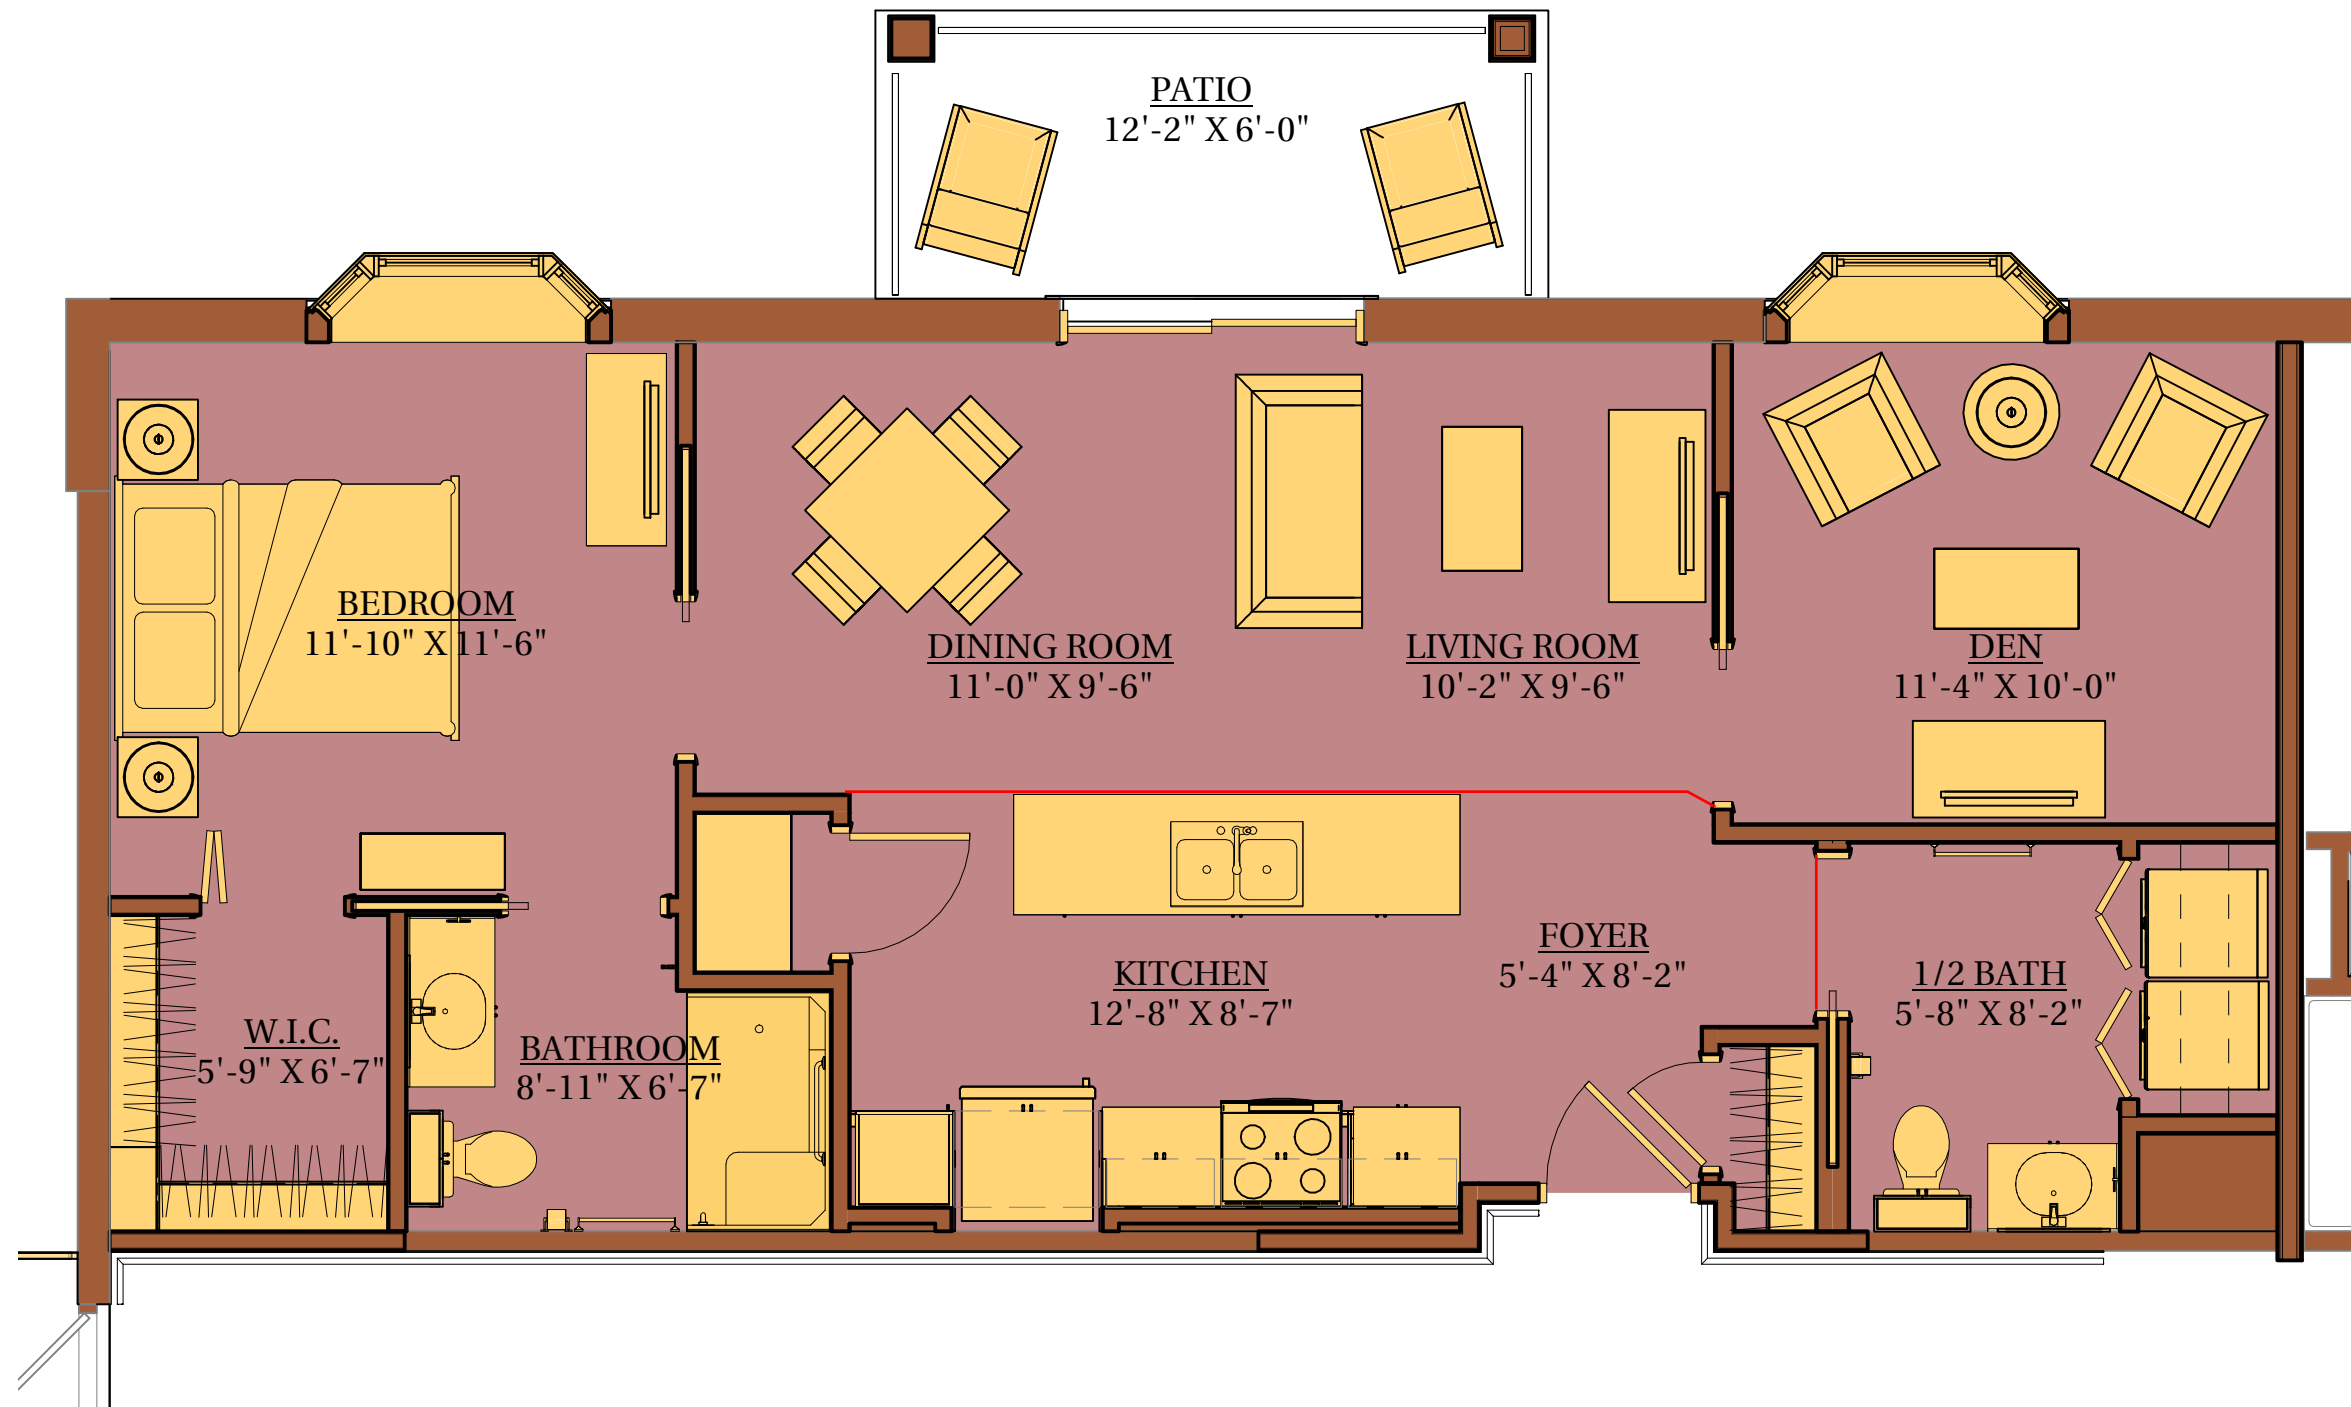

# BROWNSTOWN

1 Bedroom with Den, 1-1/2 Bathrooms  
+ Patio  
828 SF

GRAPHIC SCALE - 1/4" = 1'-0"

\*All dimensions are approximate and subject to slight variations.