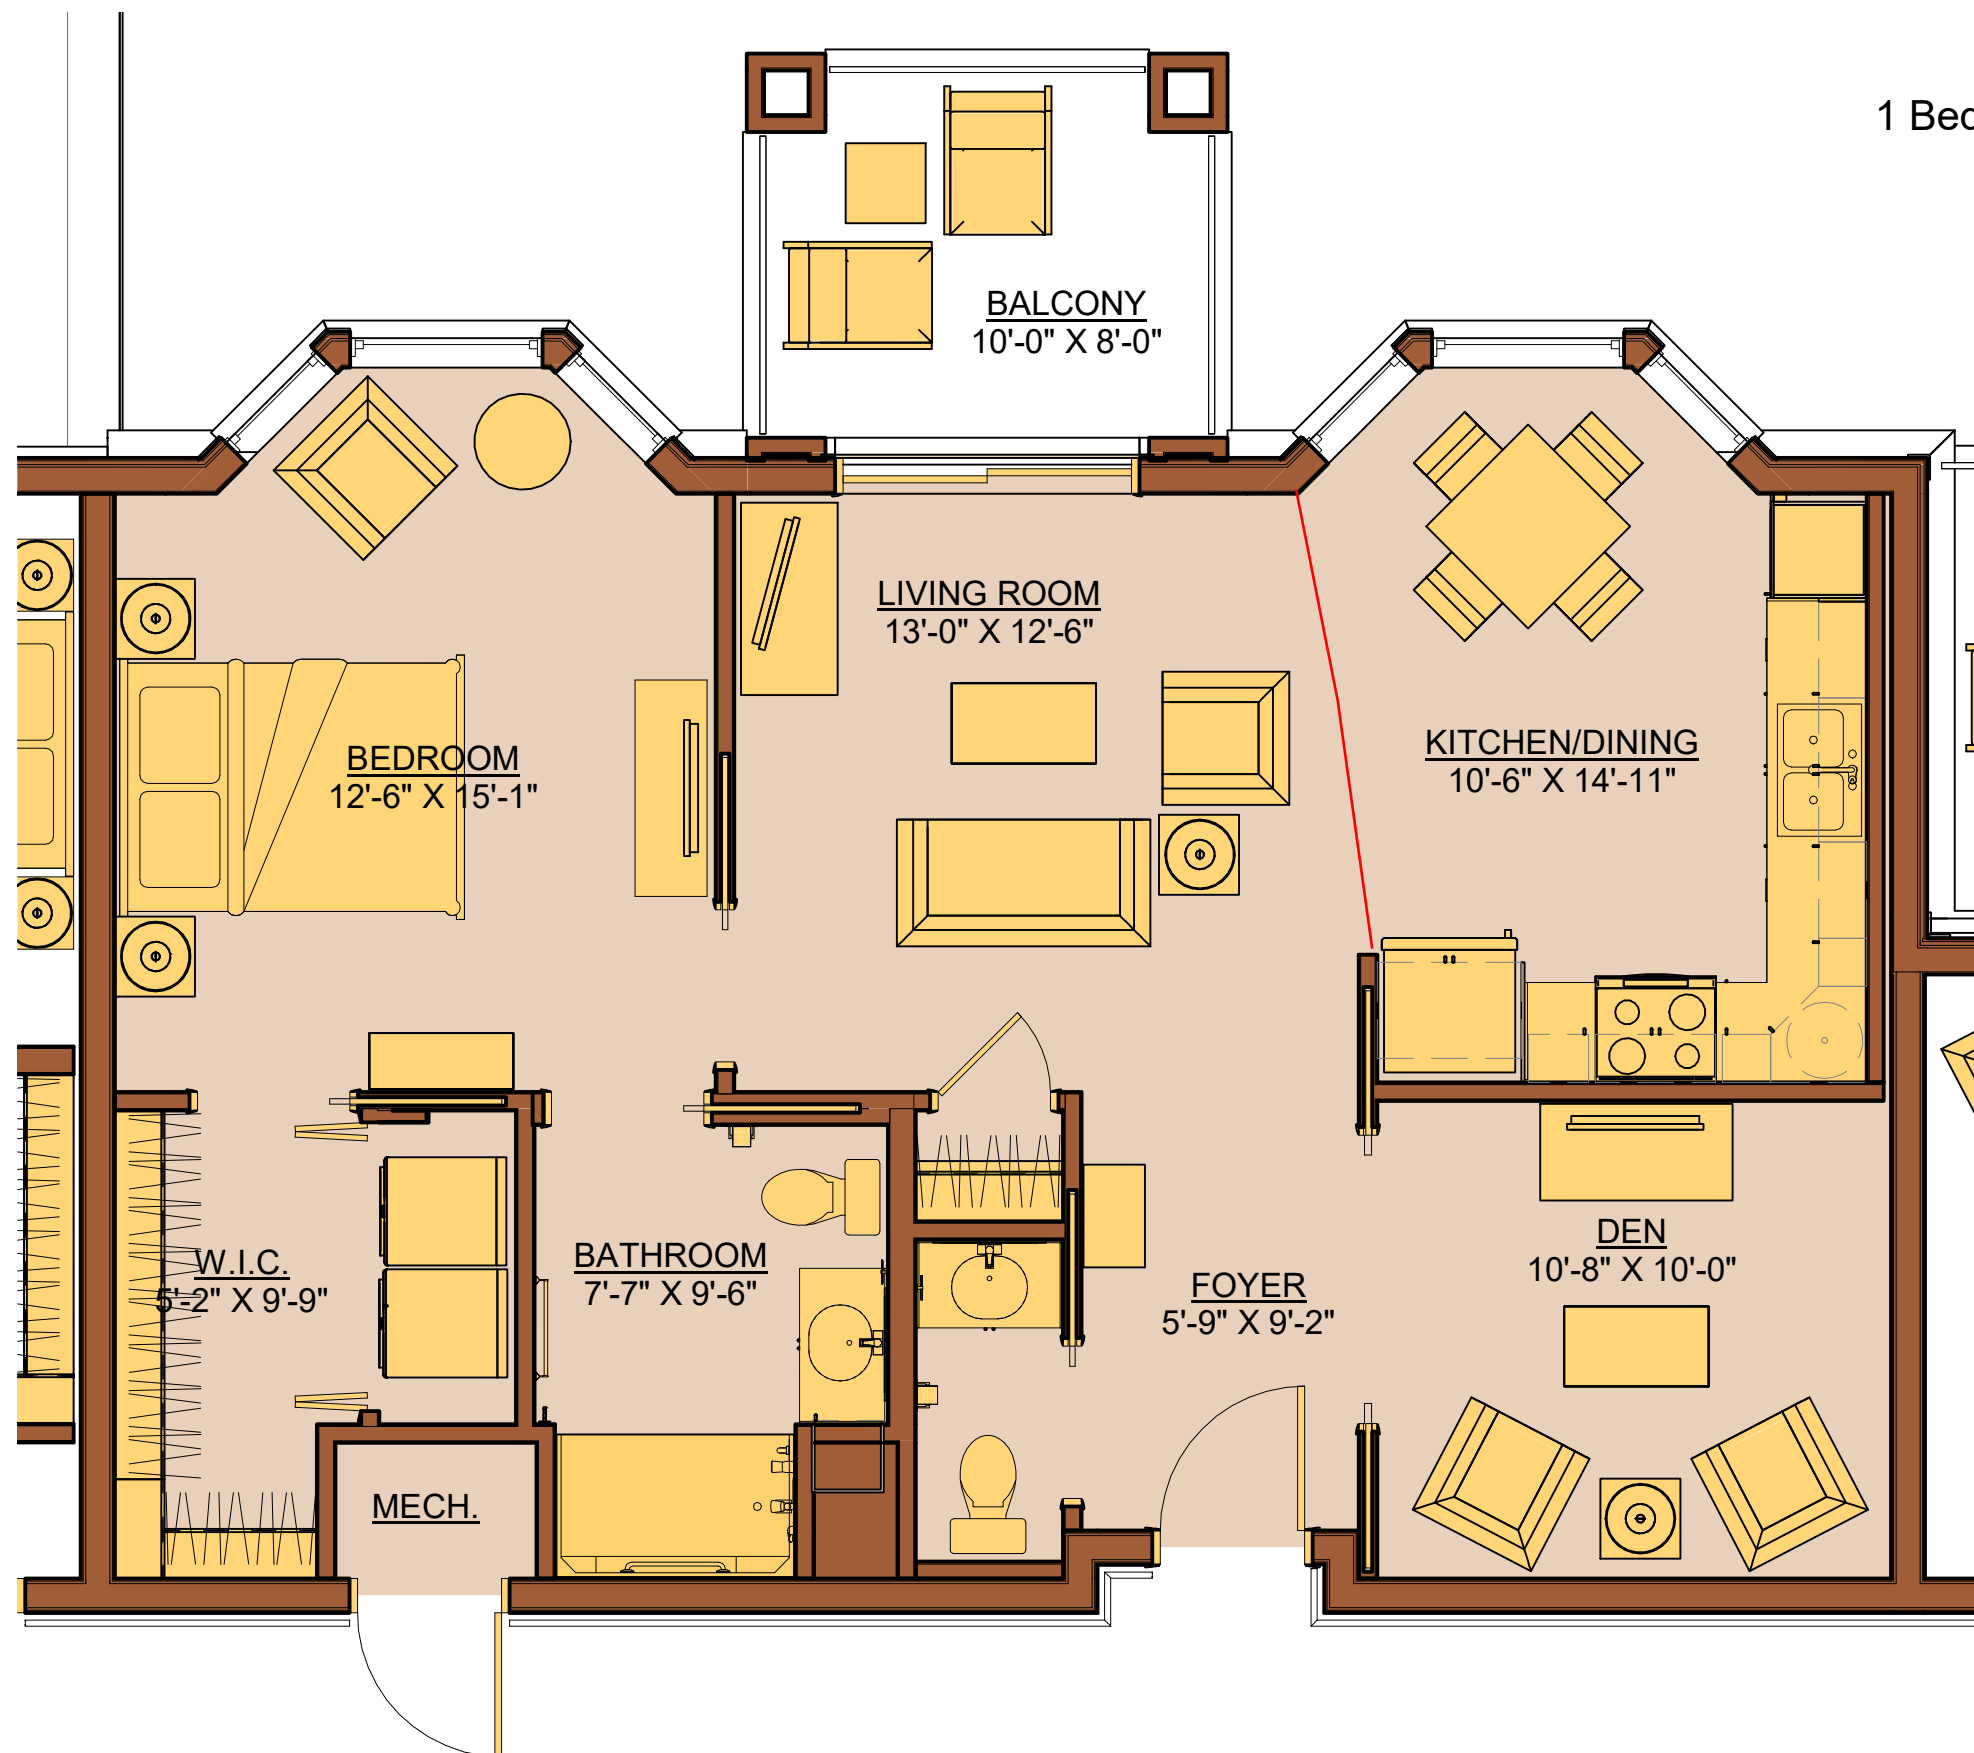

COCALICO

1 Bedroom with Den, 1-1/2 Bathrooms
+ Balcony/Patio
865 SF

GRAPHIC SCALE - 1/4" =

*All dimensions are approximate and subject to slight variations.

WHEAT RIDGE APARTMENTS

333 Wheat Ridge Drive, Ephrata, PA 17522
717.354.180 www.FairmountHomes.org