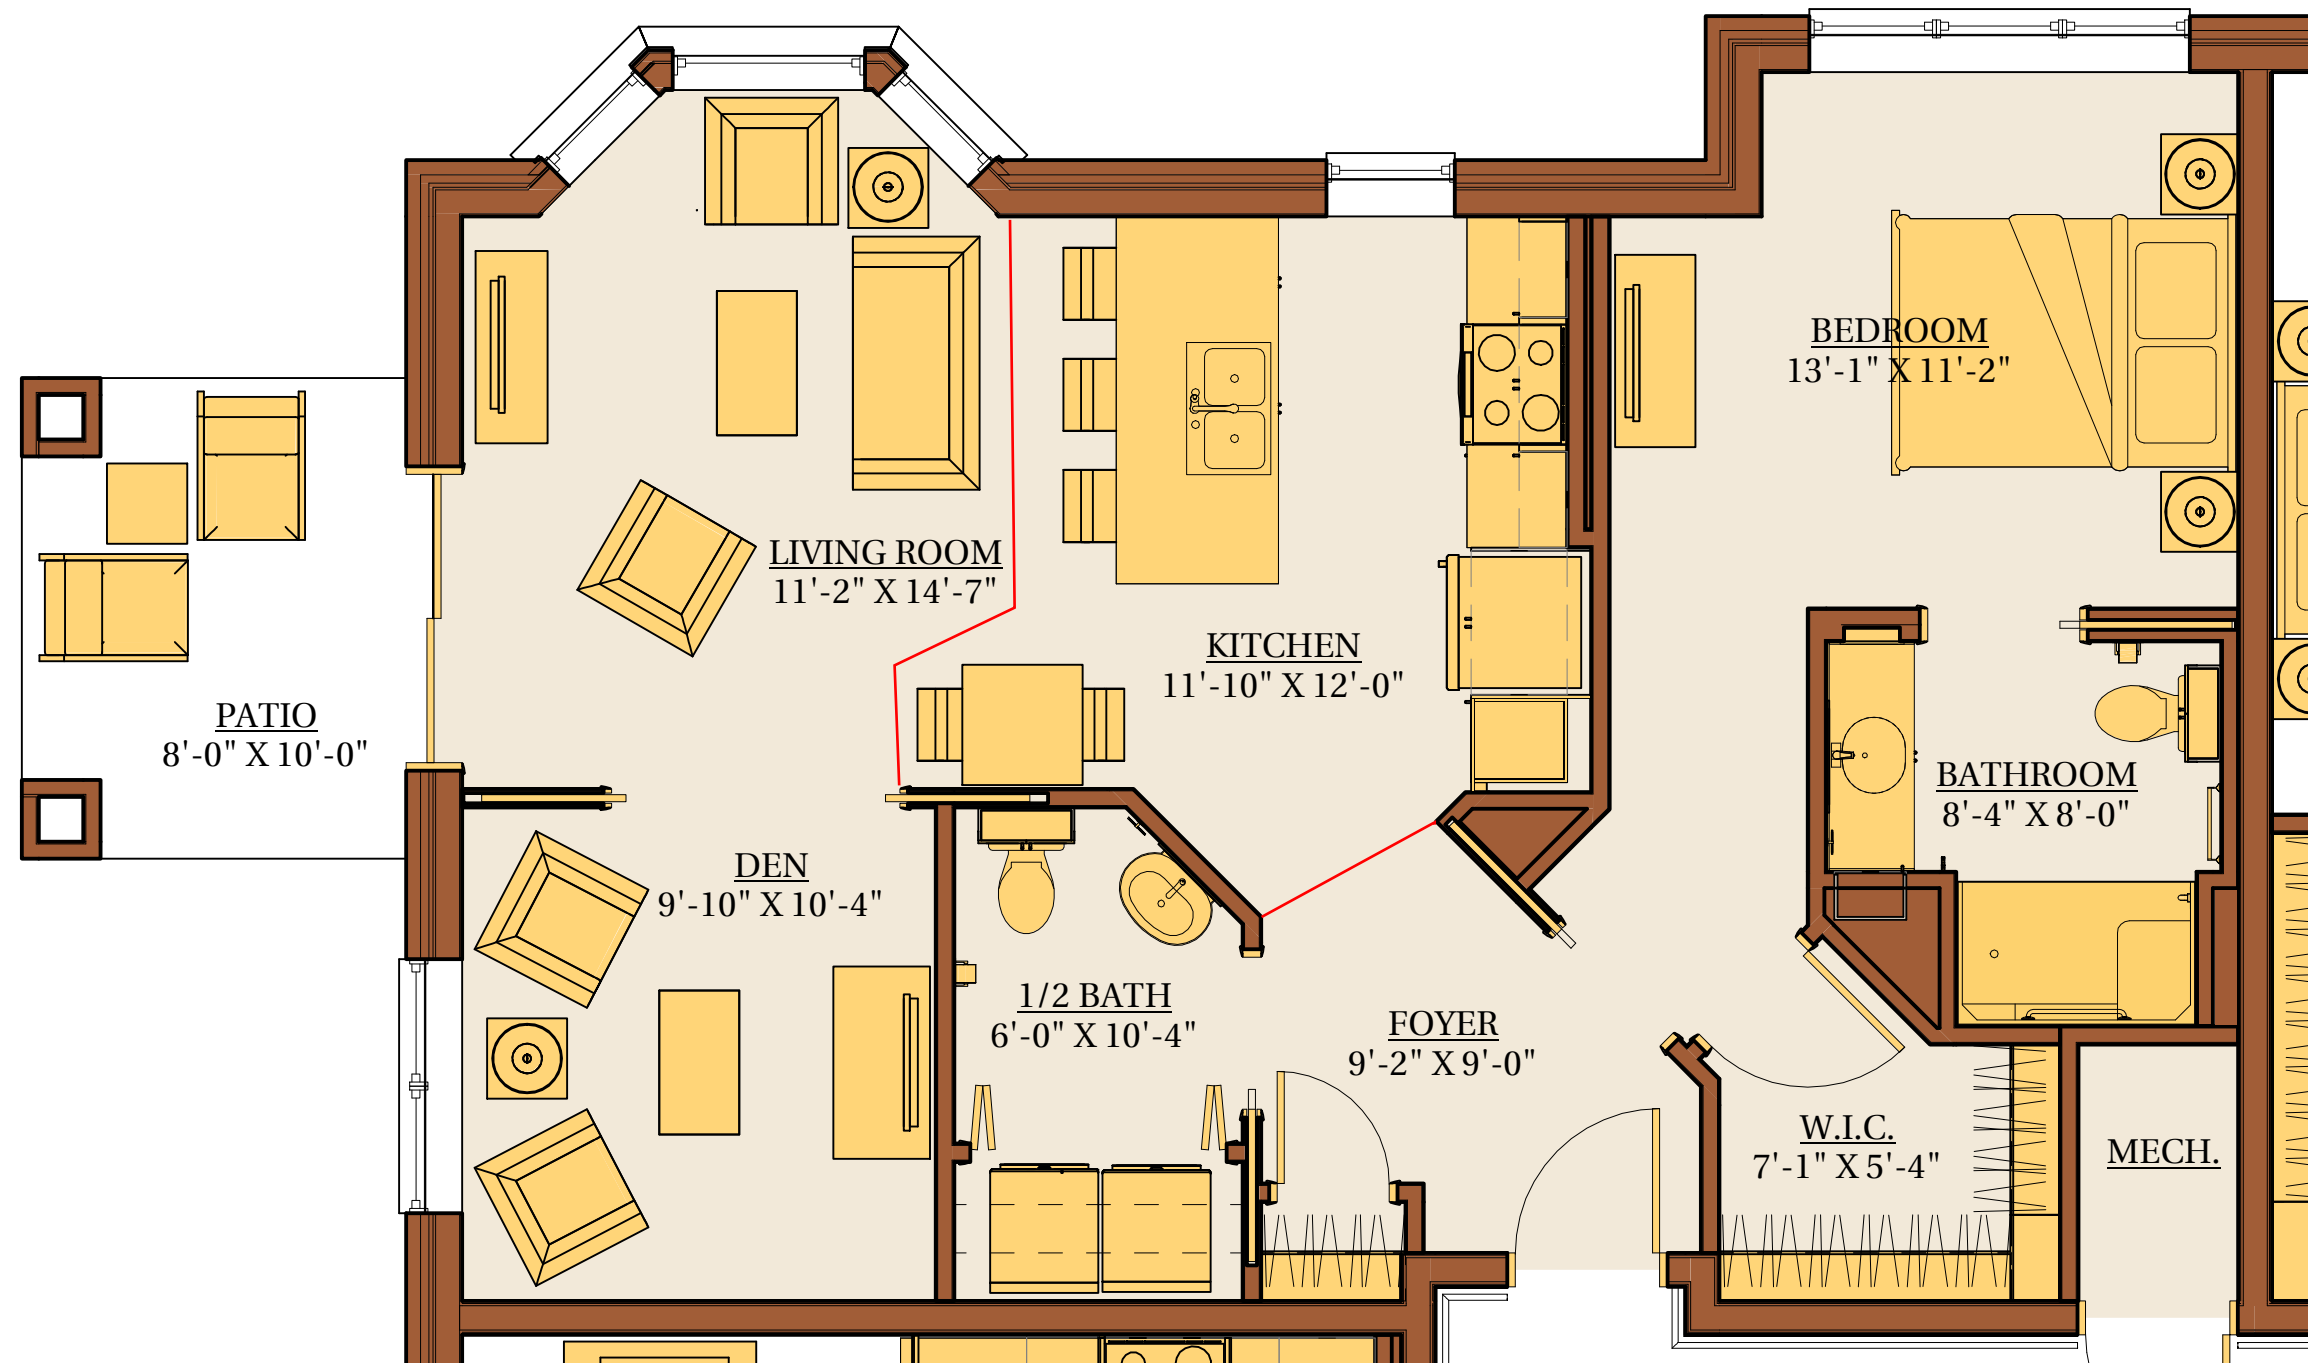

CONESTOGA

1 Bedroom with Den, 1-1/2 Bathrooms
+ Patio
875 SF

*All dimensions are approximate and subject to slight variations.

WHEAT RIDGE APARTMENTS

333 Wheat Ridge Drive, Ephrata, PA 17522
717.354.1800 www.FairmountHomes.org