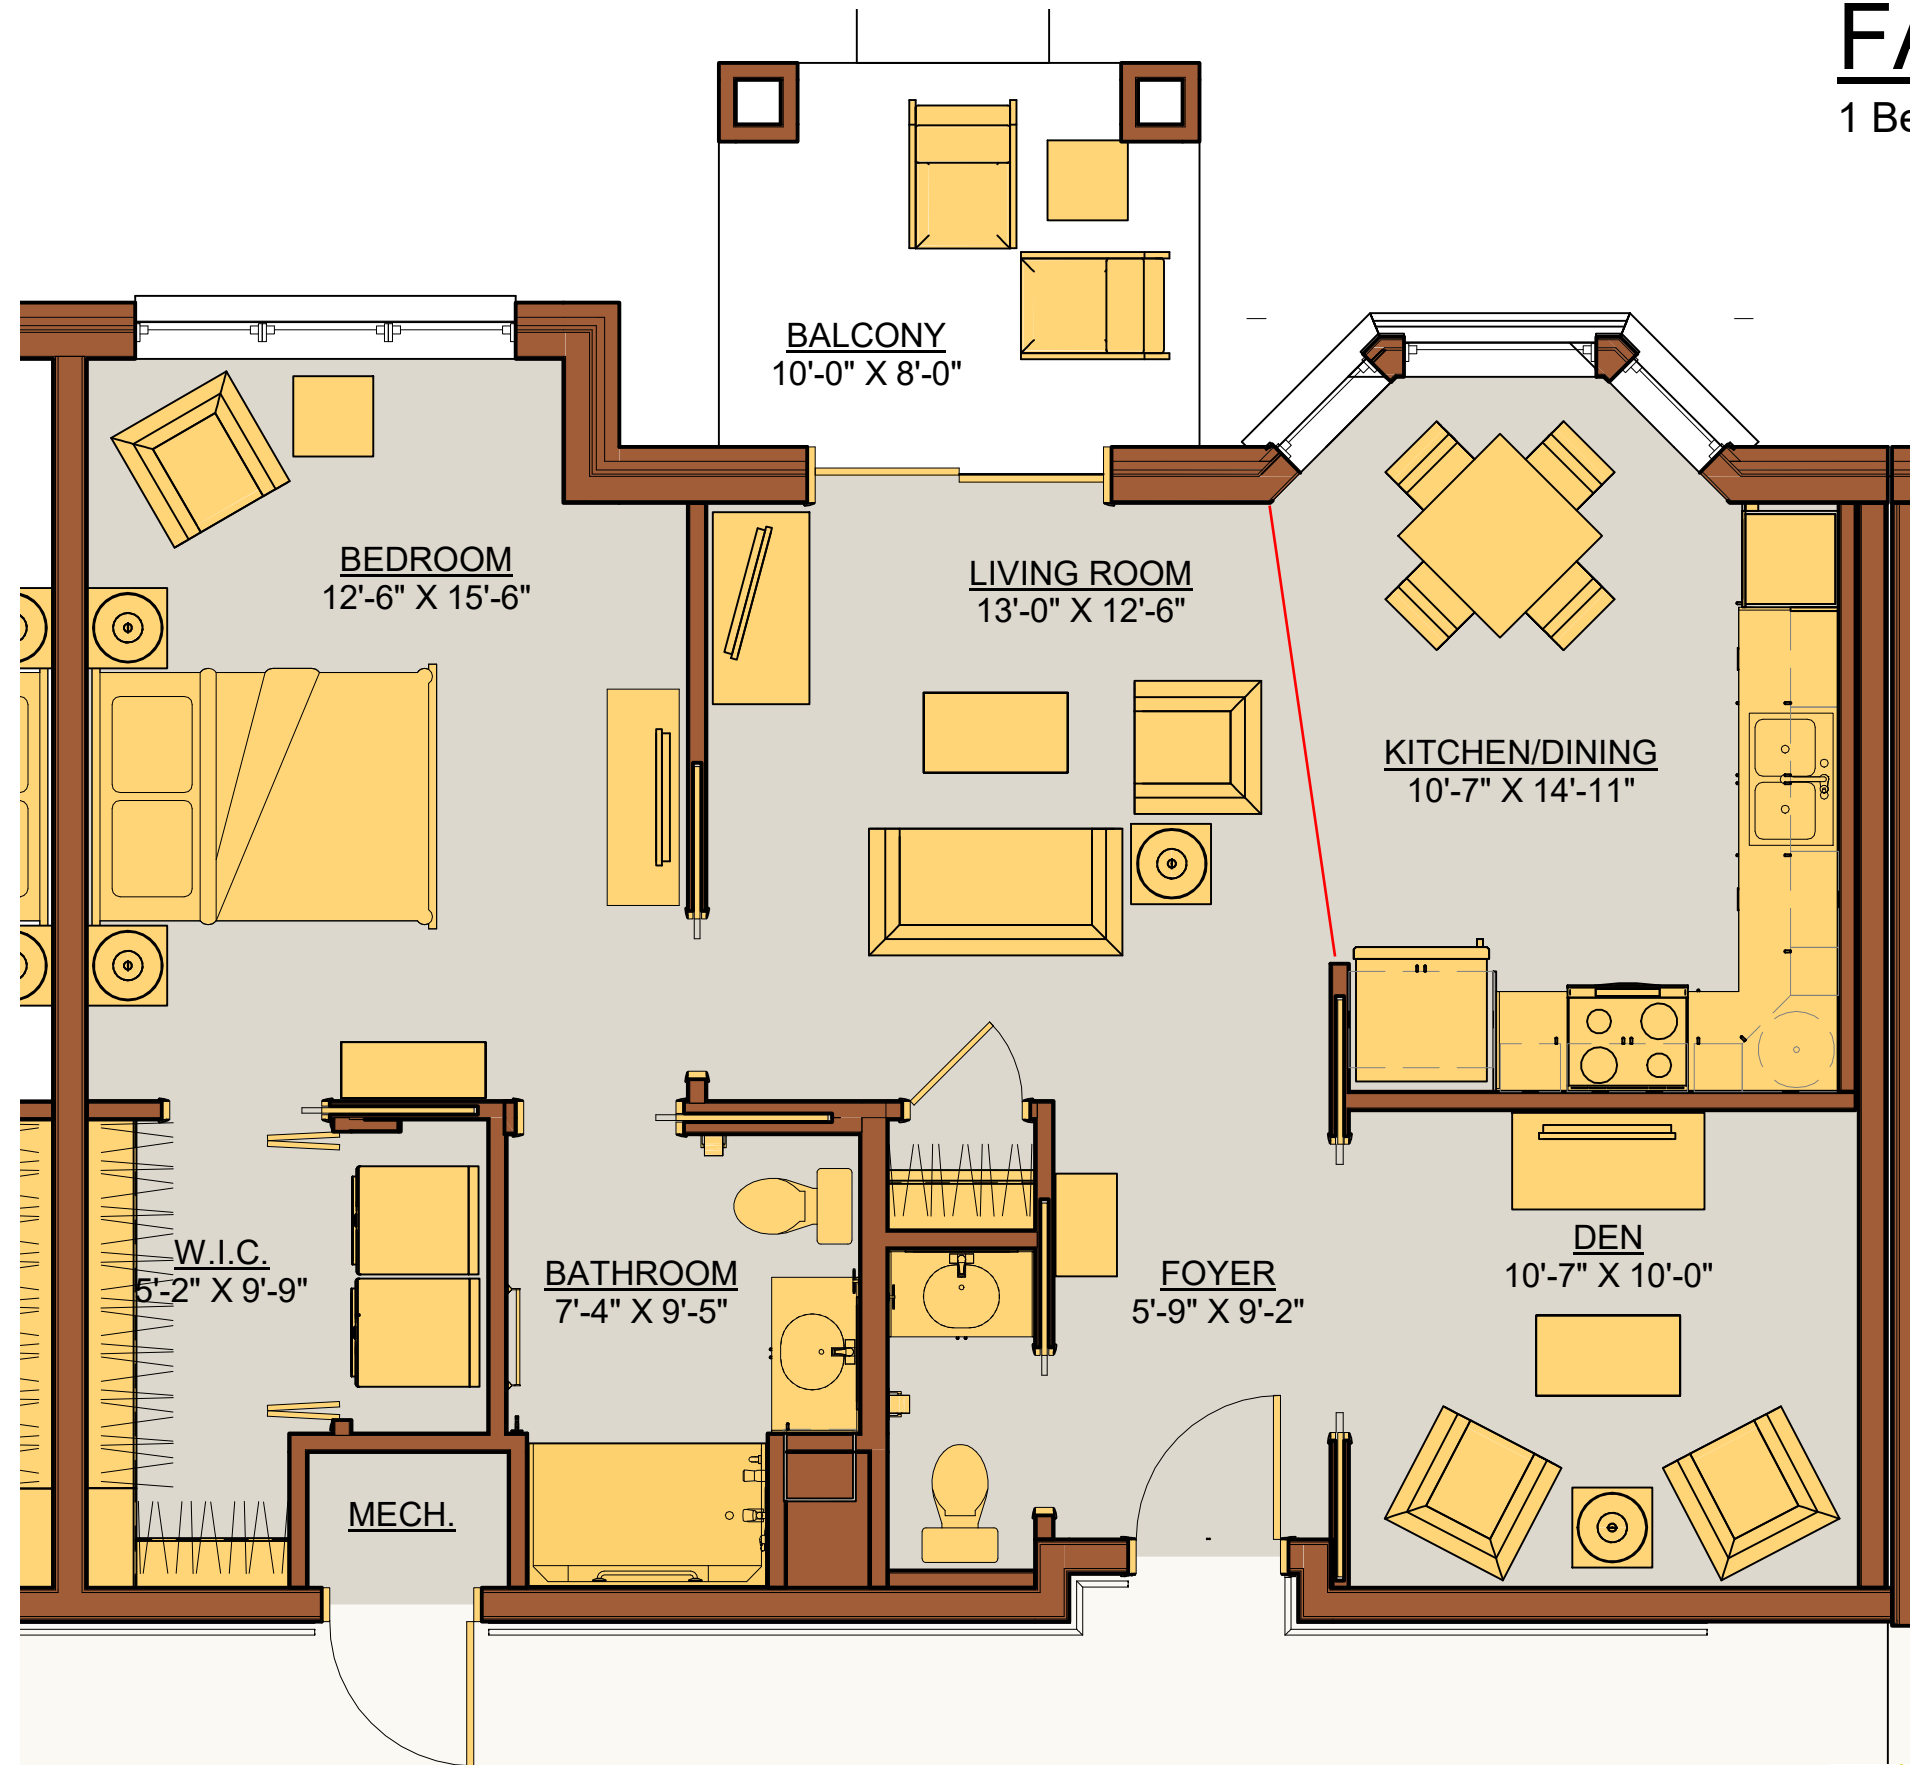

FARMERSVILLE

1 Bedroom with Den, 1-1/2 Bathrooms
+ Balcony
880 SF

*All dimensions are approximate and subject to slight variations.

WHEAT RIDGE APARTMENTS

333 Wheat Ridge Drive, Ephrata, PA 17522
717.354.180 www.FairmountHomes.org