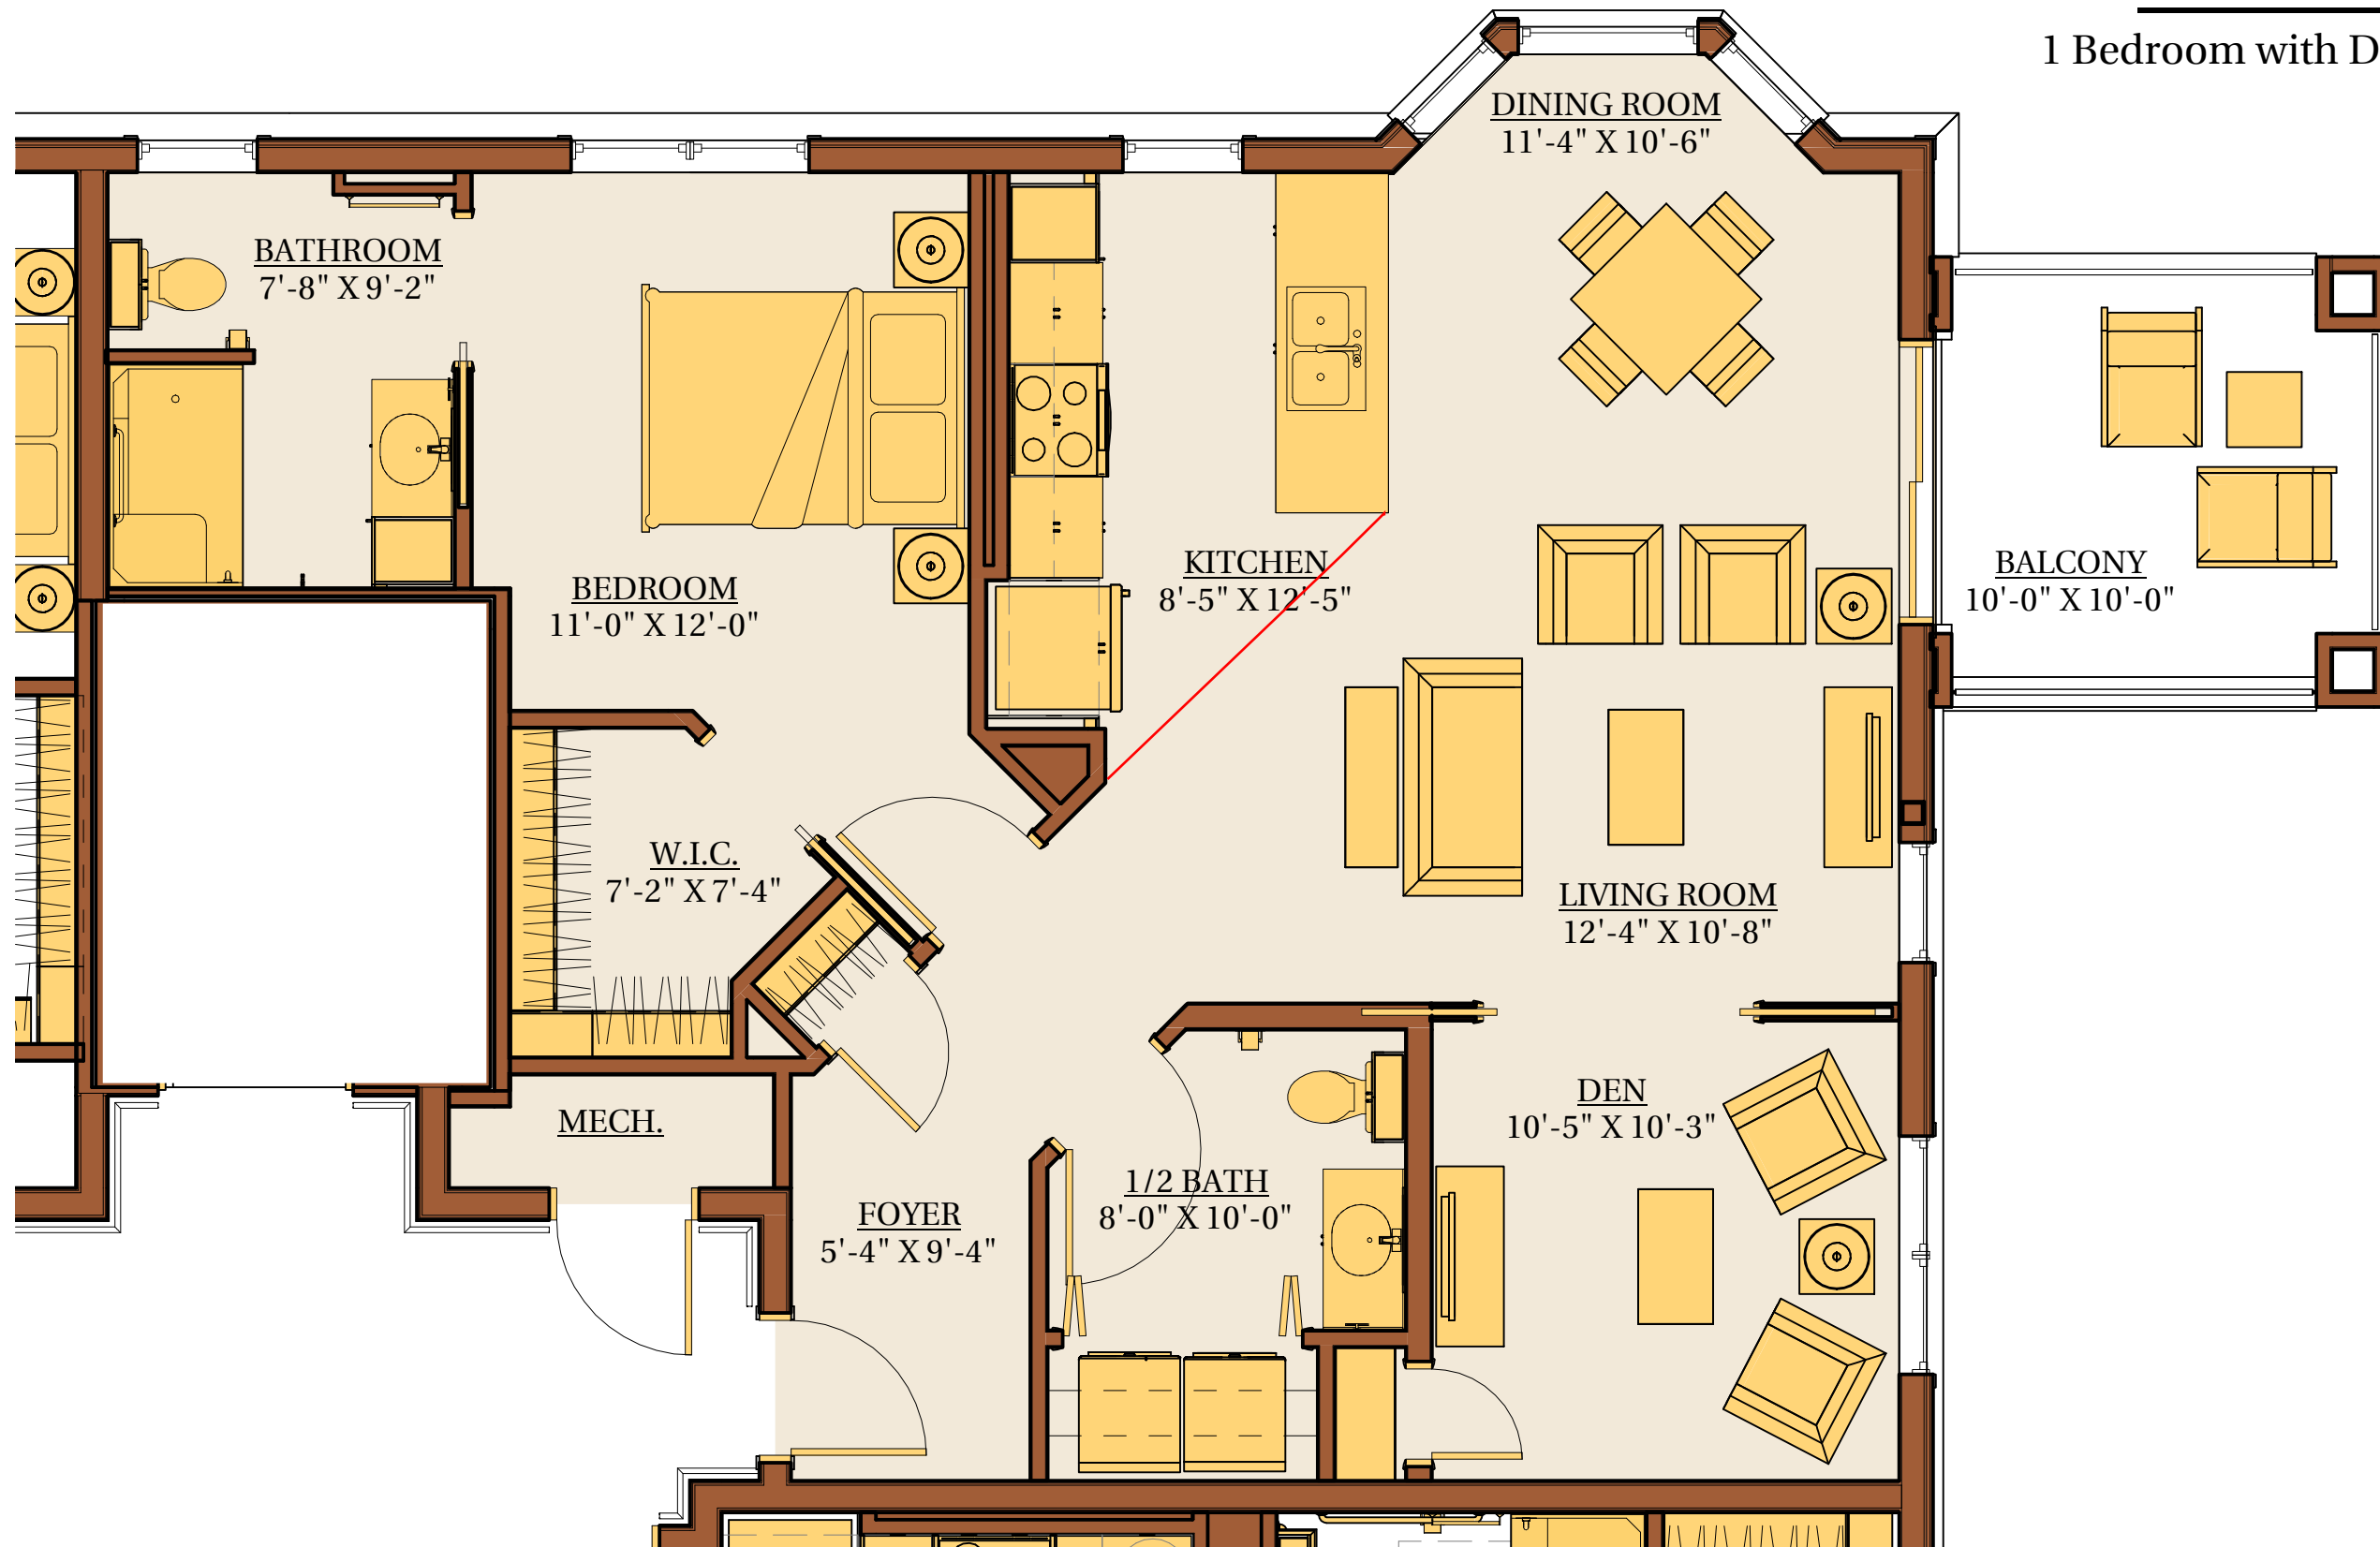

HINKLETOWN

1 Bedroom with Den, 1-1/2 Bathrooms
+ Balcony
955 SF

GRAPHIC SCALE - 1/4" = 1'-0"

*All dimensions are approximate and subject to slight variations.

WHEAT RIDGE APARTMENTS

333 Wheat Ridge Drive, Ephrata, PA 17522
717.354.1800 www.FairmountHomes.org