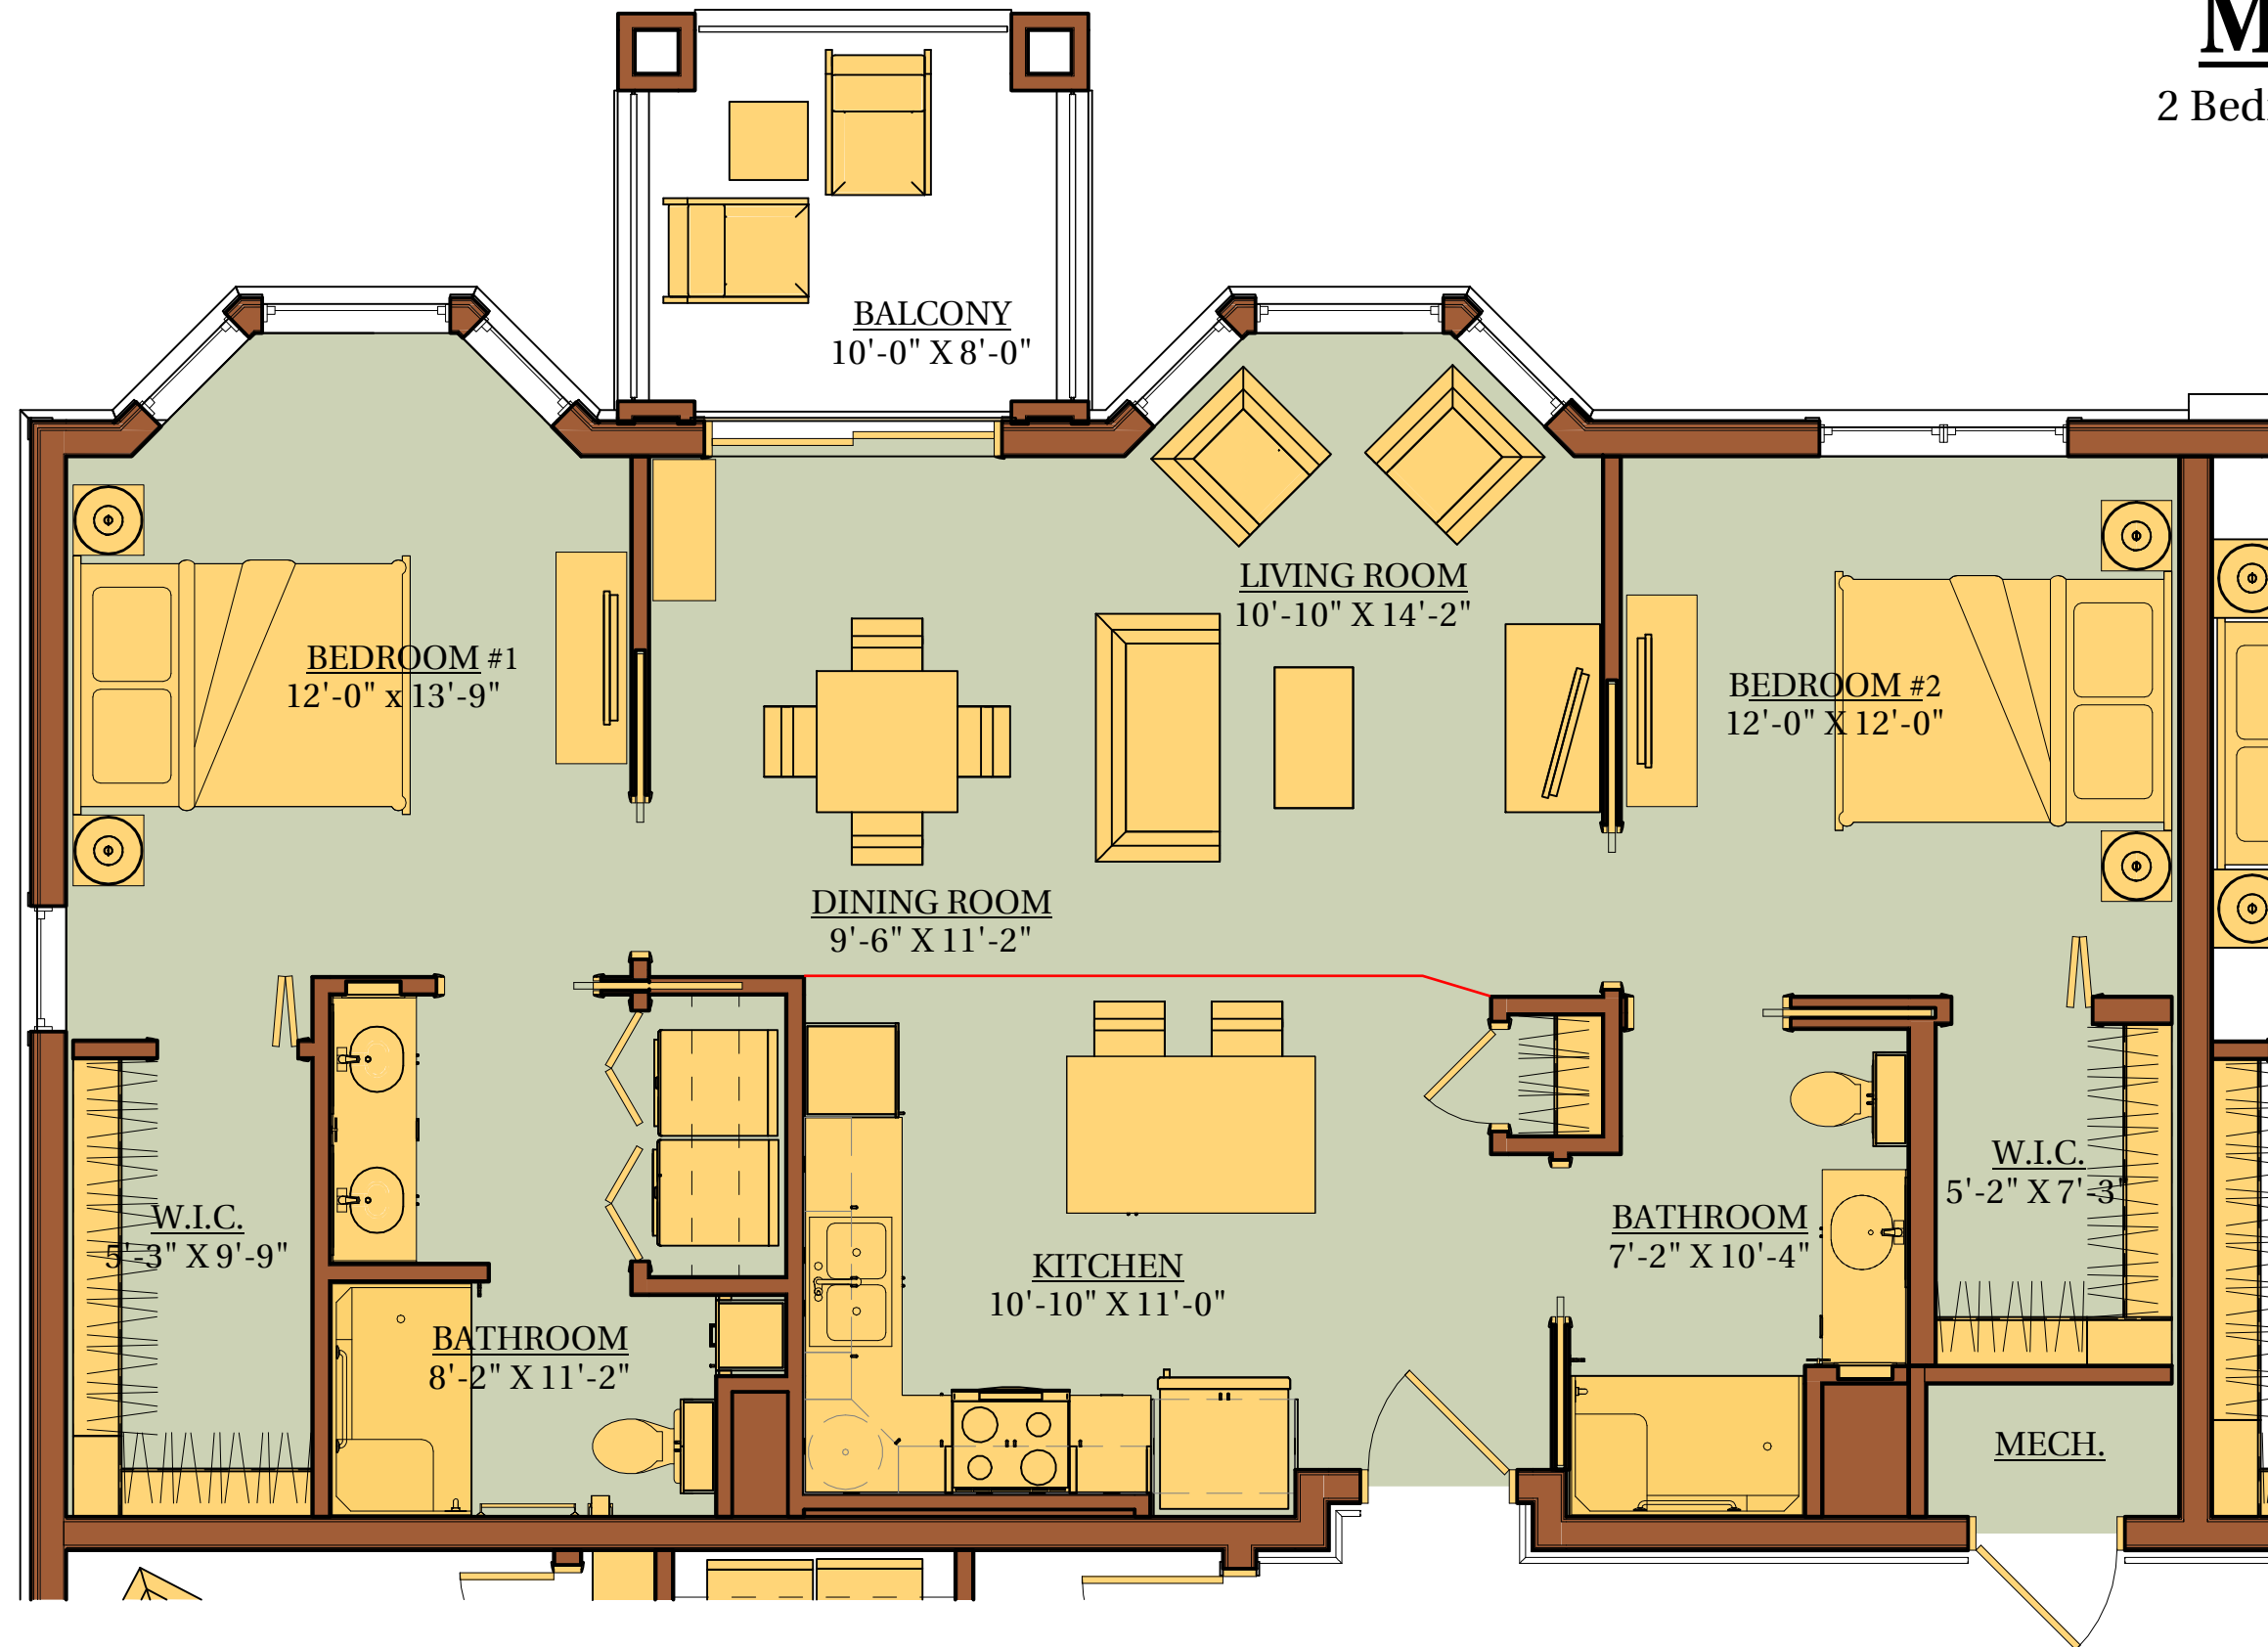

# MURRELL

2 Bedrooms, 2 Bathrooms  
+ Balcony  
1045 SF

GRAPHIC SCALE - 1/4" = 1'-0"

\*All dimensions are approximate and subject to slight variations.