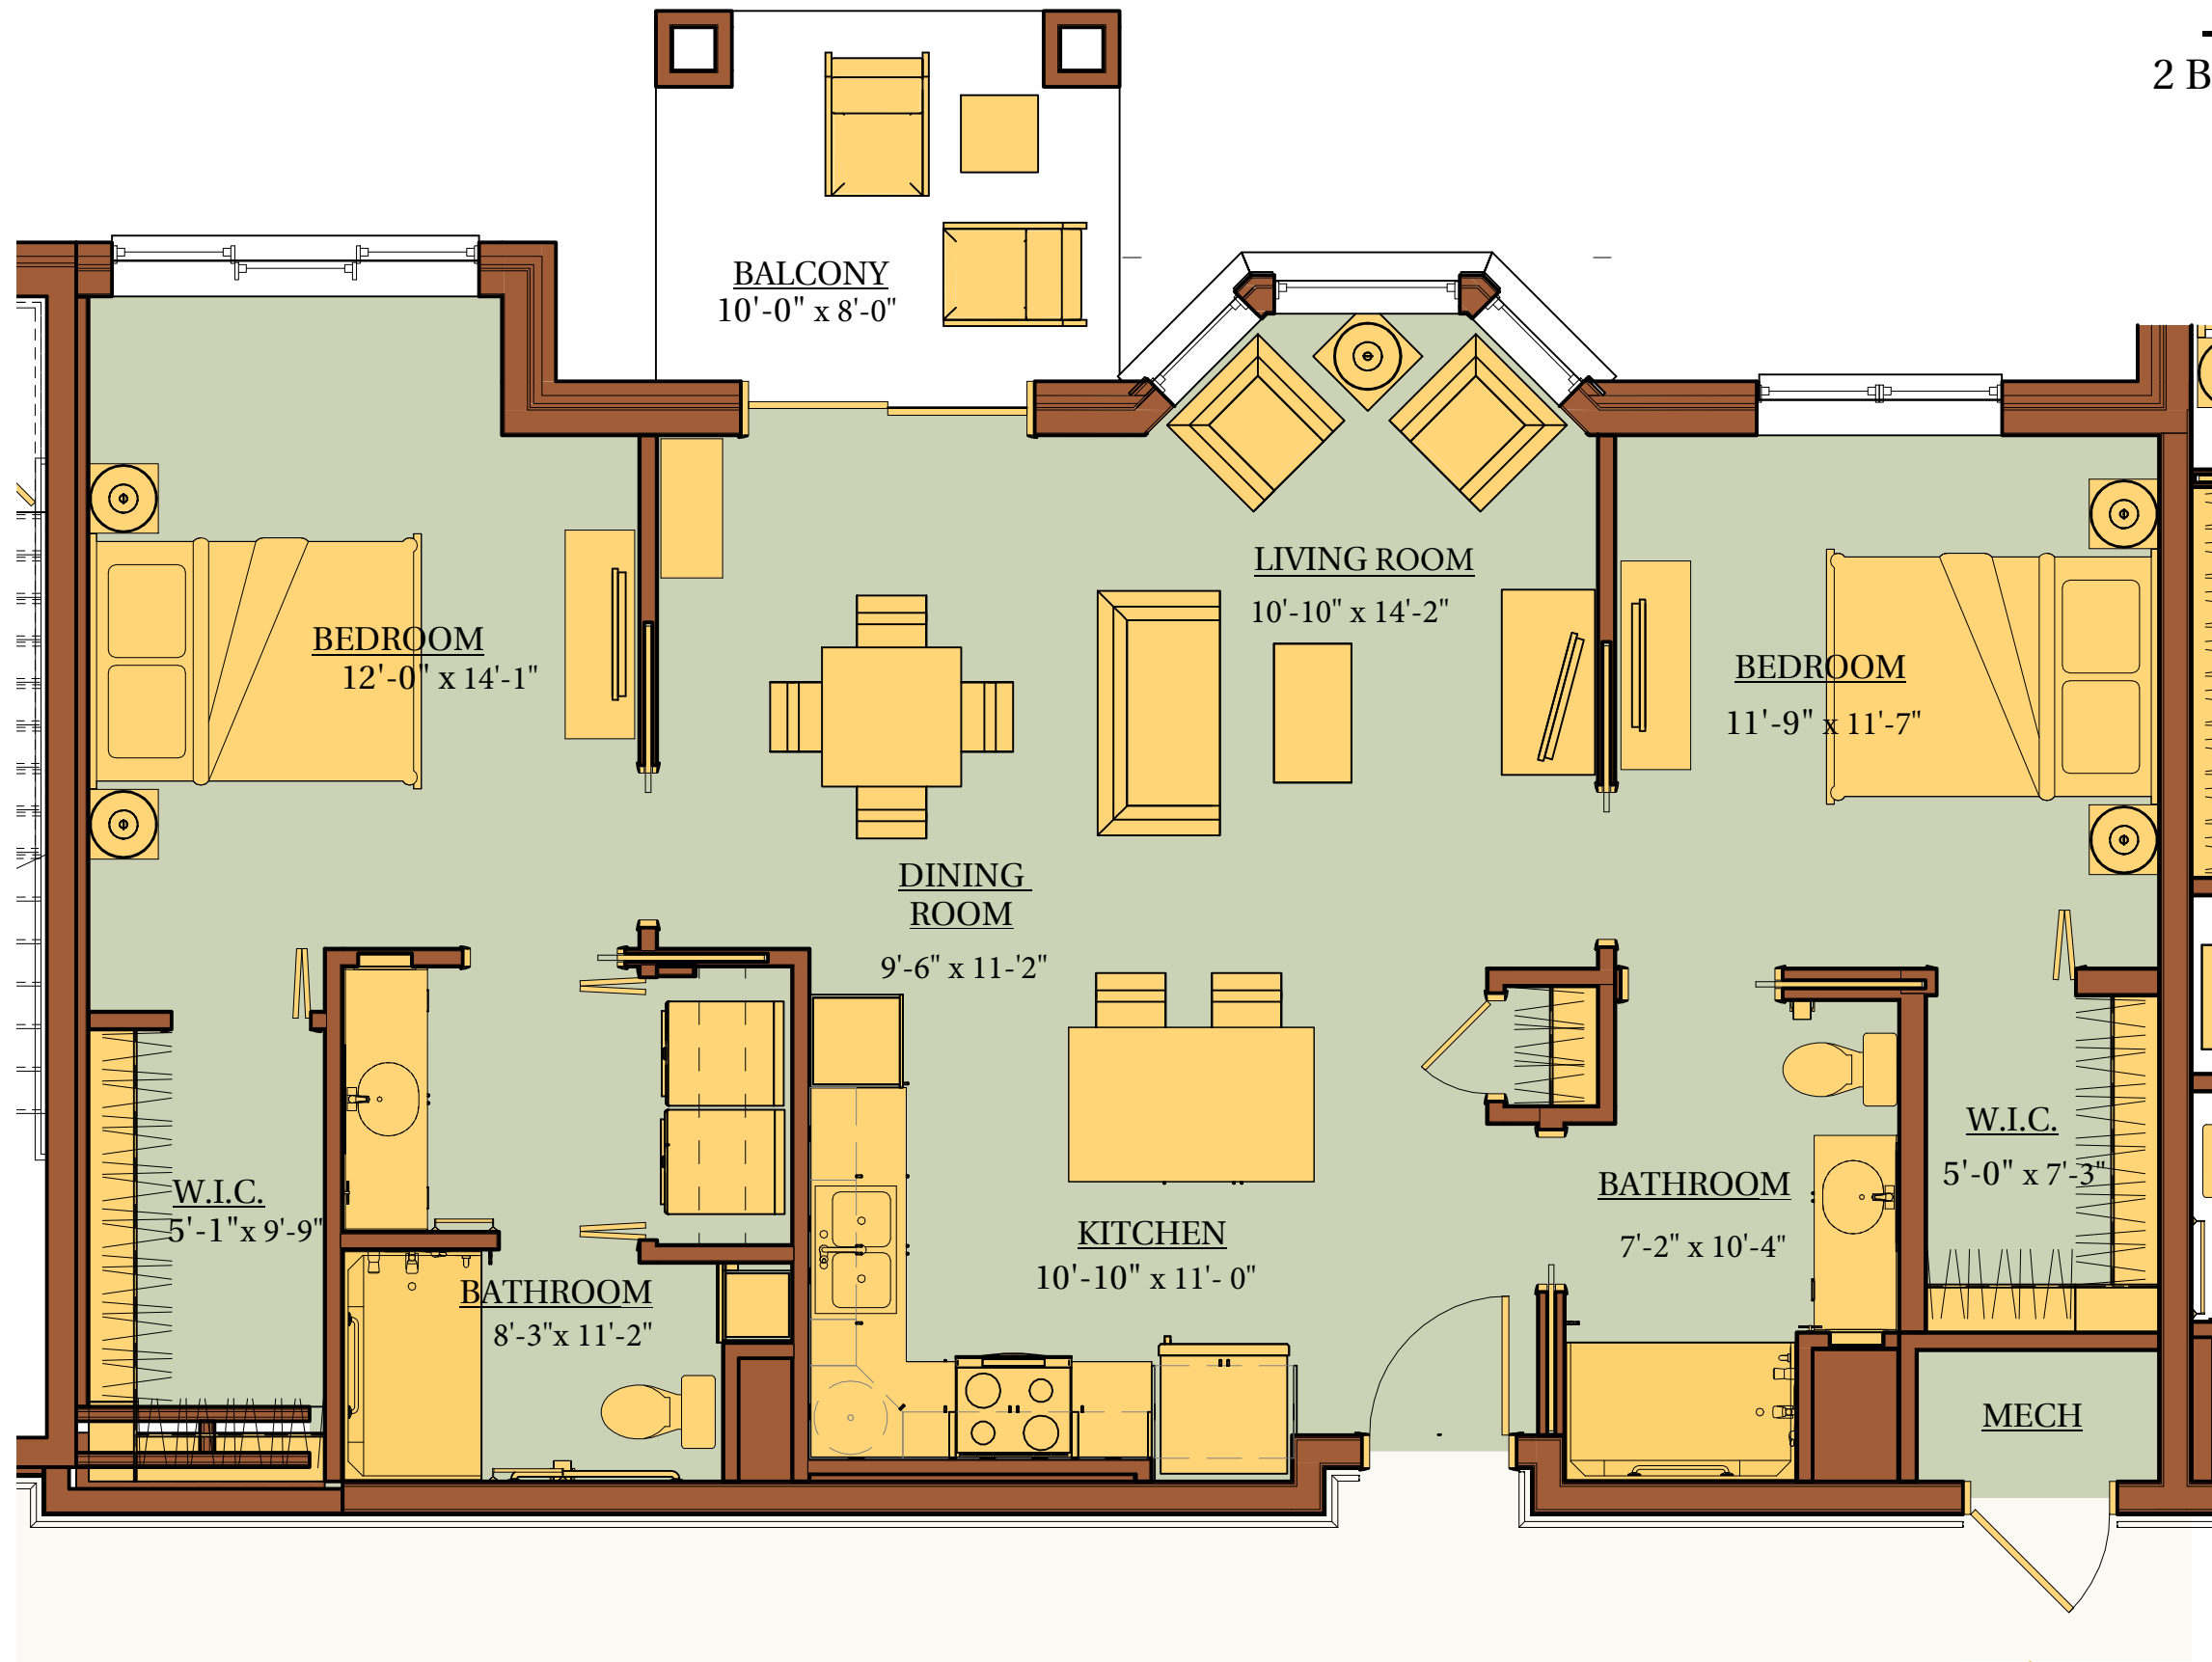

# TALMAGE

2 Bedrooms, 2 Bathrooms  
+ Balcony/Patio  
1045 SF

GRAPHIC SCALE - 1/4" = 1'-0"

\*All dimensions are approximate and subject to slight variations.